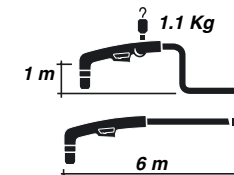

A 141 - P 141

PLASMA RANGE

TECHNICAL DATA

Voltage class	M
Standard length m	6
Air consumption	210 l/min
Air pressure	5 bar
Duty cycle 60%	140 A
Duty cycle 100%	100 A

A 141 m

FITTING	PA1502	6
1/4 G	PA1500	6
FITTING	PA1501	12
M14x7	PA1504	6
	PA1505	12
Central adaptors		

P 141 m

FITTING	PA0103	6
	PA0104	12
M14x7	PA0145	6
	PA0146	12
Central adaptors		

DECLARATION OF CONFORMITY

The undersigned company Trafimet - Via del Lavoro, 8 - 36020 Castegnero (VI) - Italy - declares that the product identified and described on this page complies with standard EN 60974-7 in accordance with the requirements contemplated by directive EEC 73/23 low voltage.